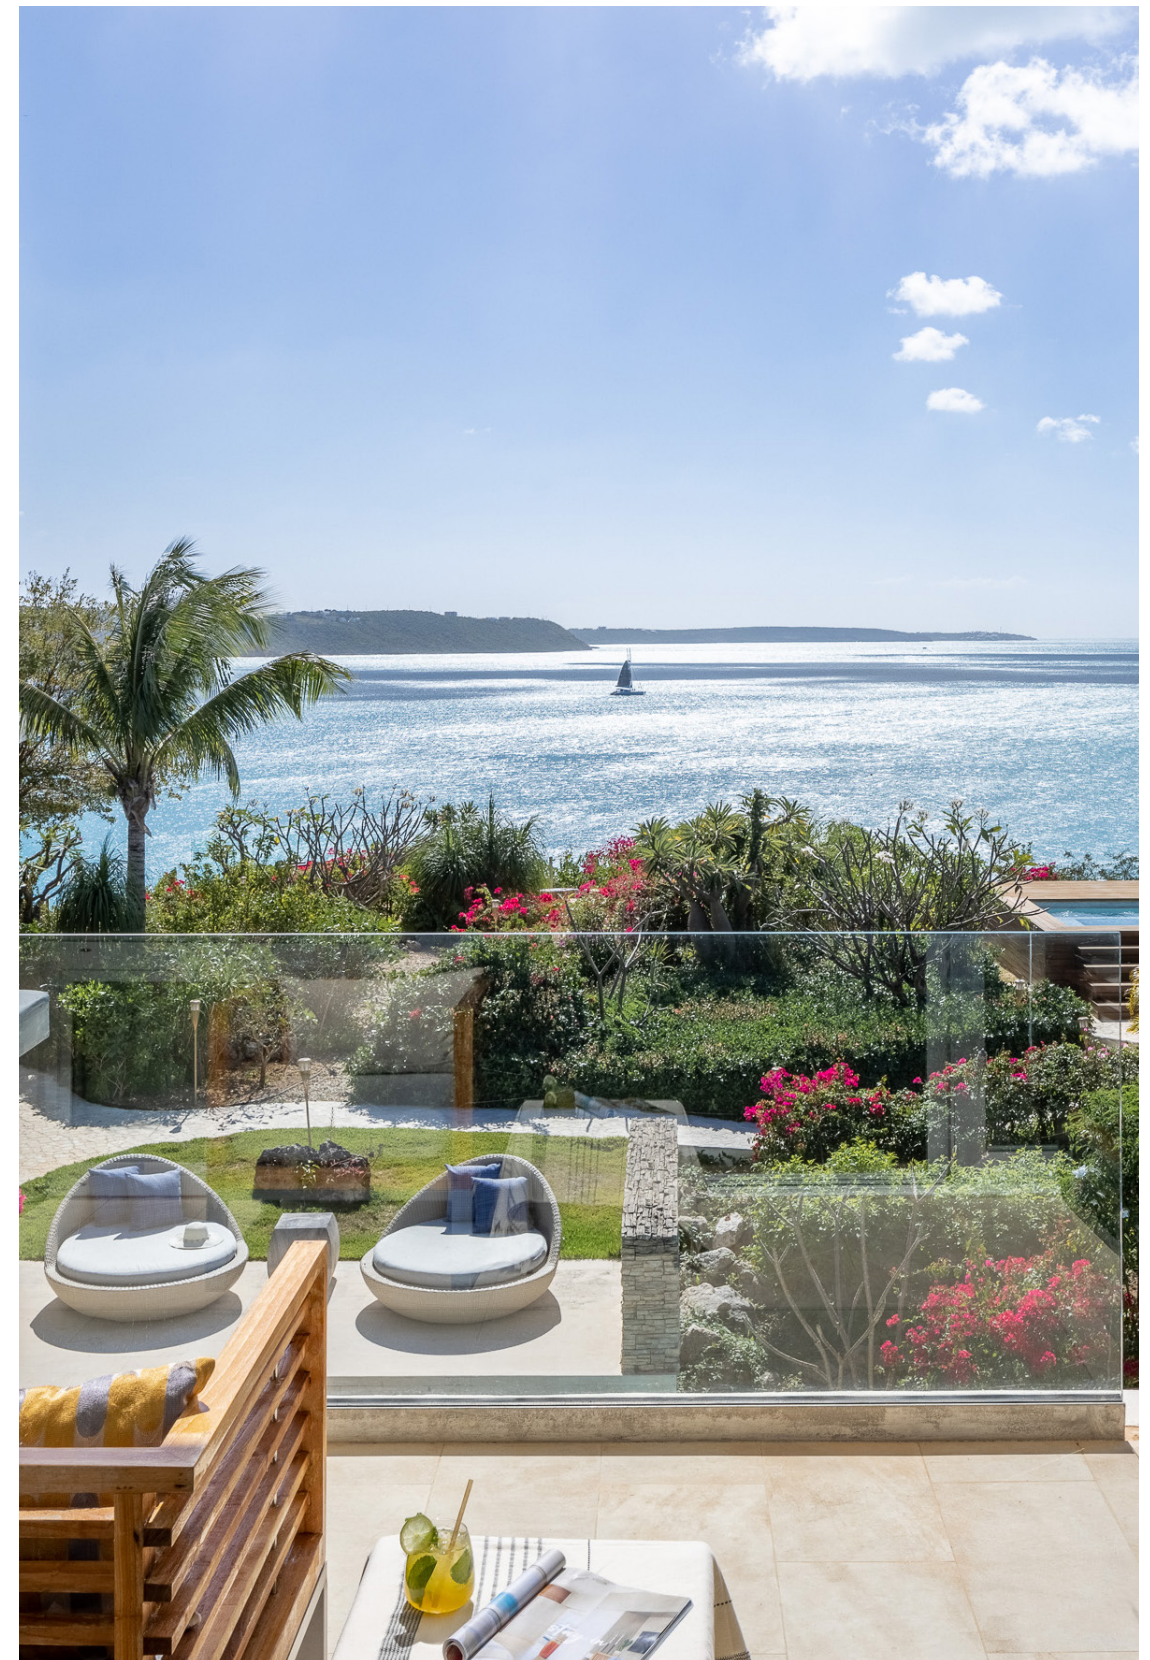

ACCOMMODATION

ÀNI's four Ocean View Suites, two Ocean View Guestrooms, and four Guestrooms are positioned across two separate villas resting side by side. Called North and South, they are almost perfect mirror images of each other in their striking contemporary design, boasting tiered terraces and roof decks over three stories to maximize the all-encompassing sea views.

Featuring extra-height, floor-to-ceiling glass windows and doors, the villas are spacious and light-filled, with indoor dining and living areas on the ground level leading directly to expansive pool terraces. Hair dryers,

Nespresso coffee machines, mini bars, and bathroom scales are offered throughout the accommodations.

GUEST ACCESSIBILITY

Every guest is welcome at ÀNI and those using wheelchairs will find design elements to ensure ease of movement and comprehensive access to all facilities and areas.

- An elevator in South Villa
- The property offers smooth, flat pathways, and slopes where necessary
- A pool lift for getting into and out of the water is available on request
- Bathroom handrails and a shower wheelchair can be provided